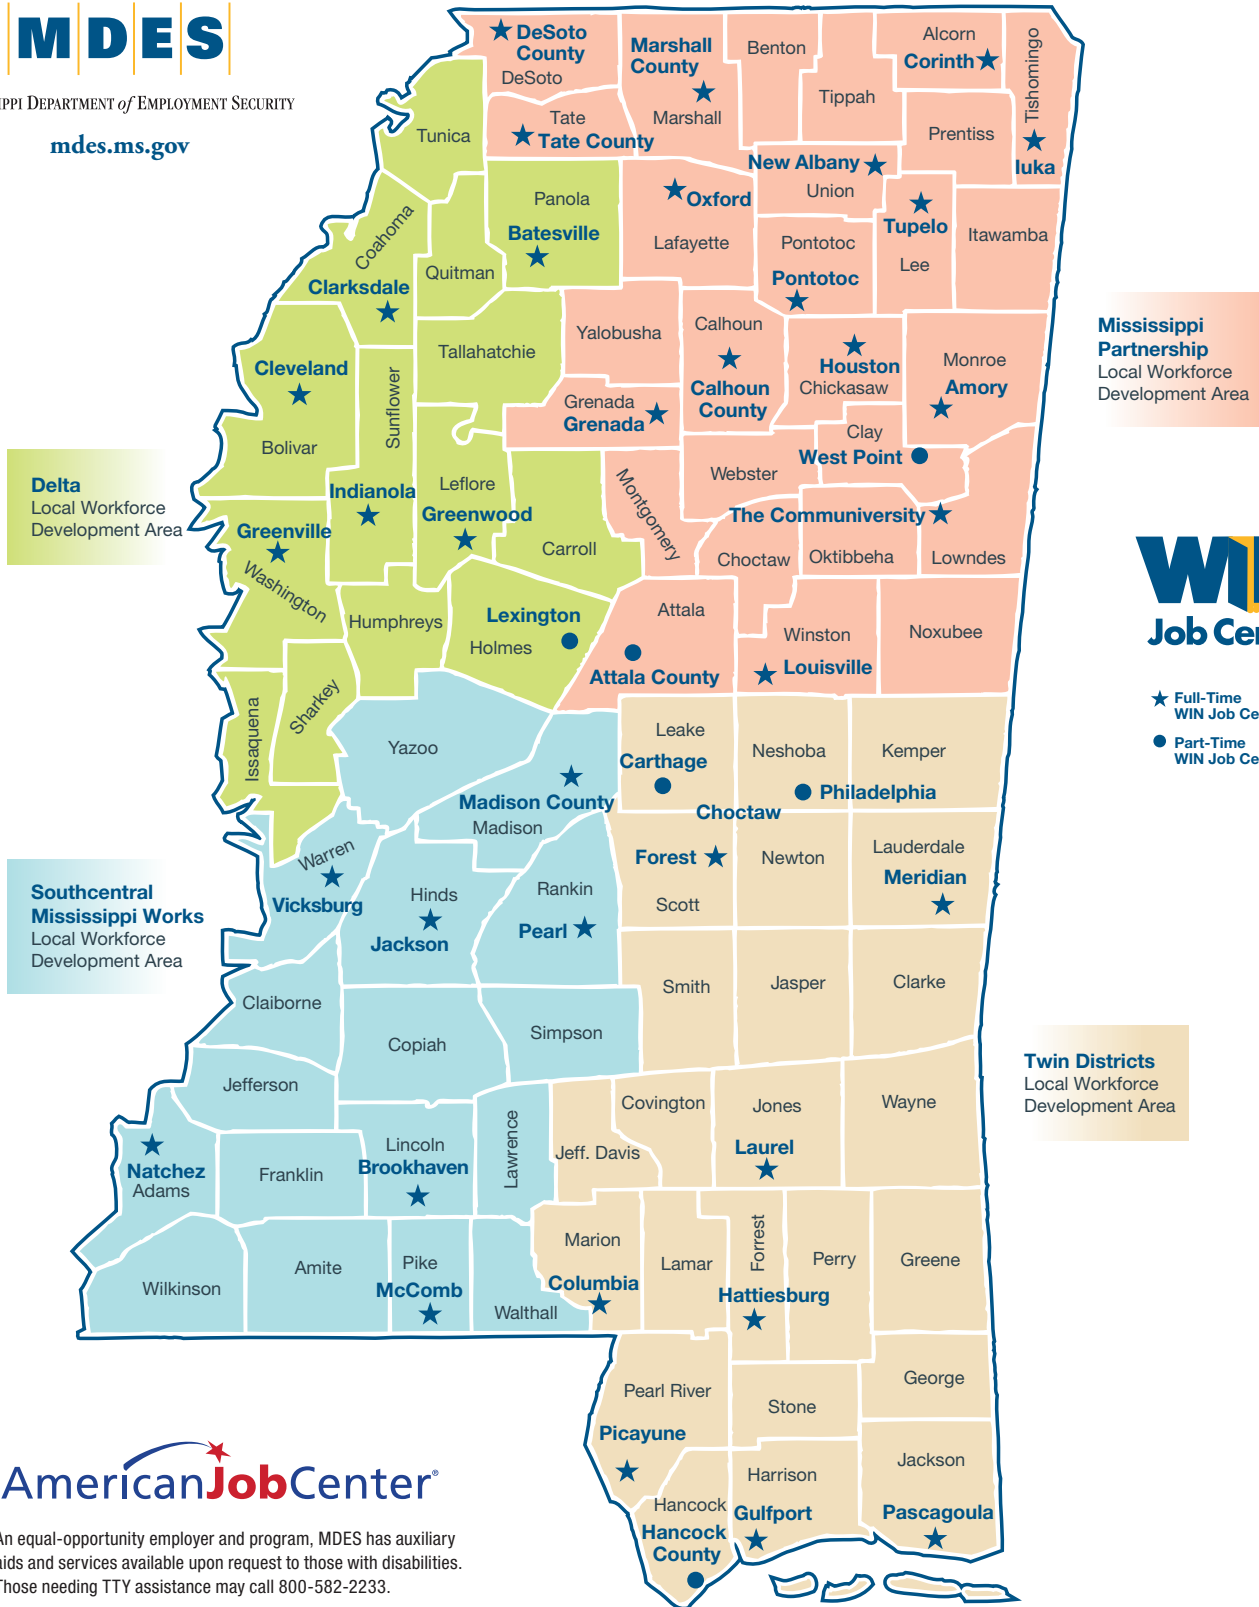

WIN Job Center Locations

Helping Mississippians Get Jobs

MISSISSIPPI DEPARTMENT of EMPLOYMENT SECURITY

mdes.ms.gov

Delta
Local Workforce Development Area

Mississippi Partnership
Local Workforce Development Area

Southcentral Mississippi Works
Local Workforce Development Area

Twin Districts
Local Workforce Development Area

An equal-opportunity employer and program, MDES has auxiliary aids and services available upon request to those with disabilities. Those needing TTY assistance may call 800-582-2233.