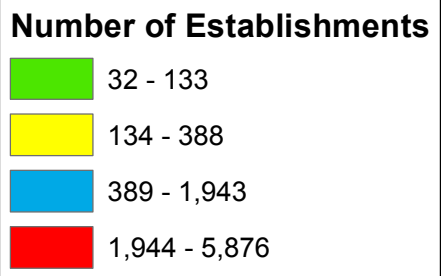

Number of Reporting Units 2014

Mississippi = 70,167

Source: MS Department of Employment Security
Covered Employment and Wages Annual Publication 2014