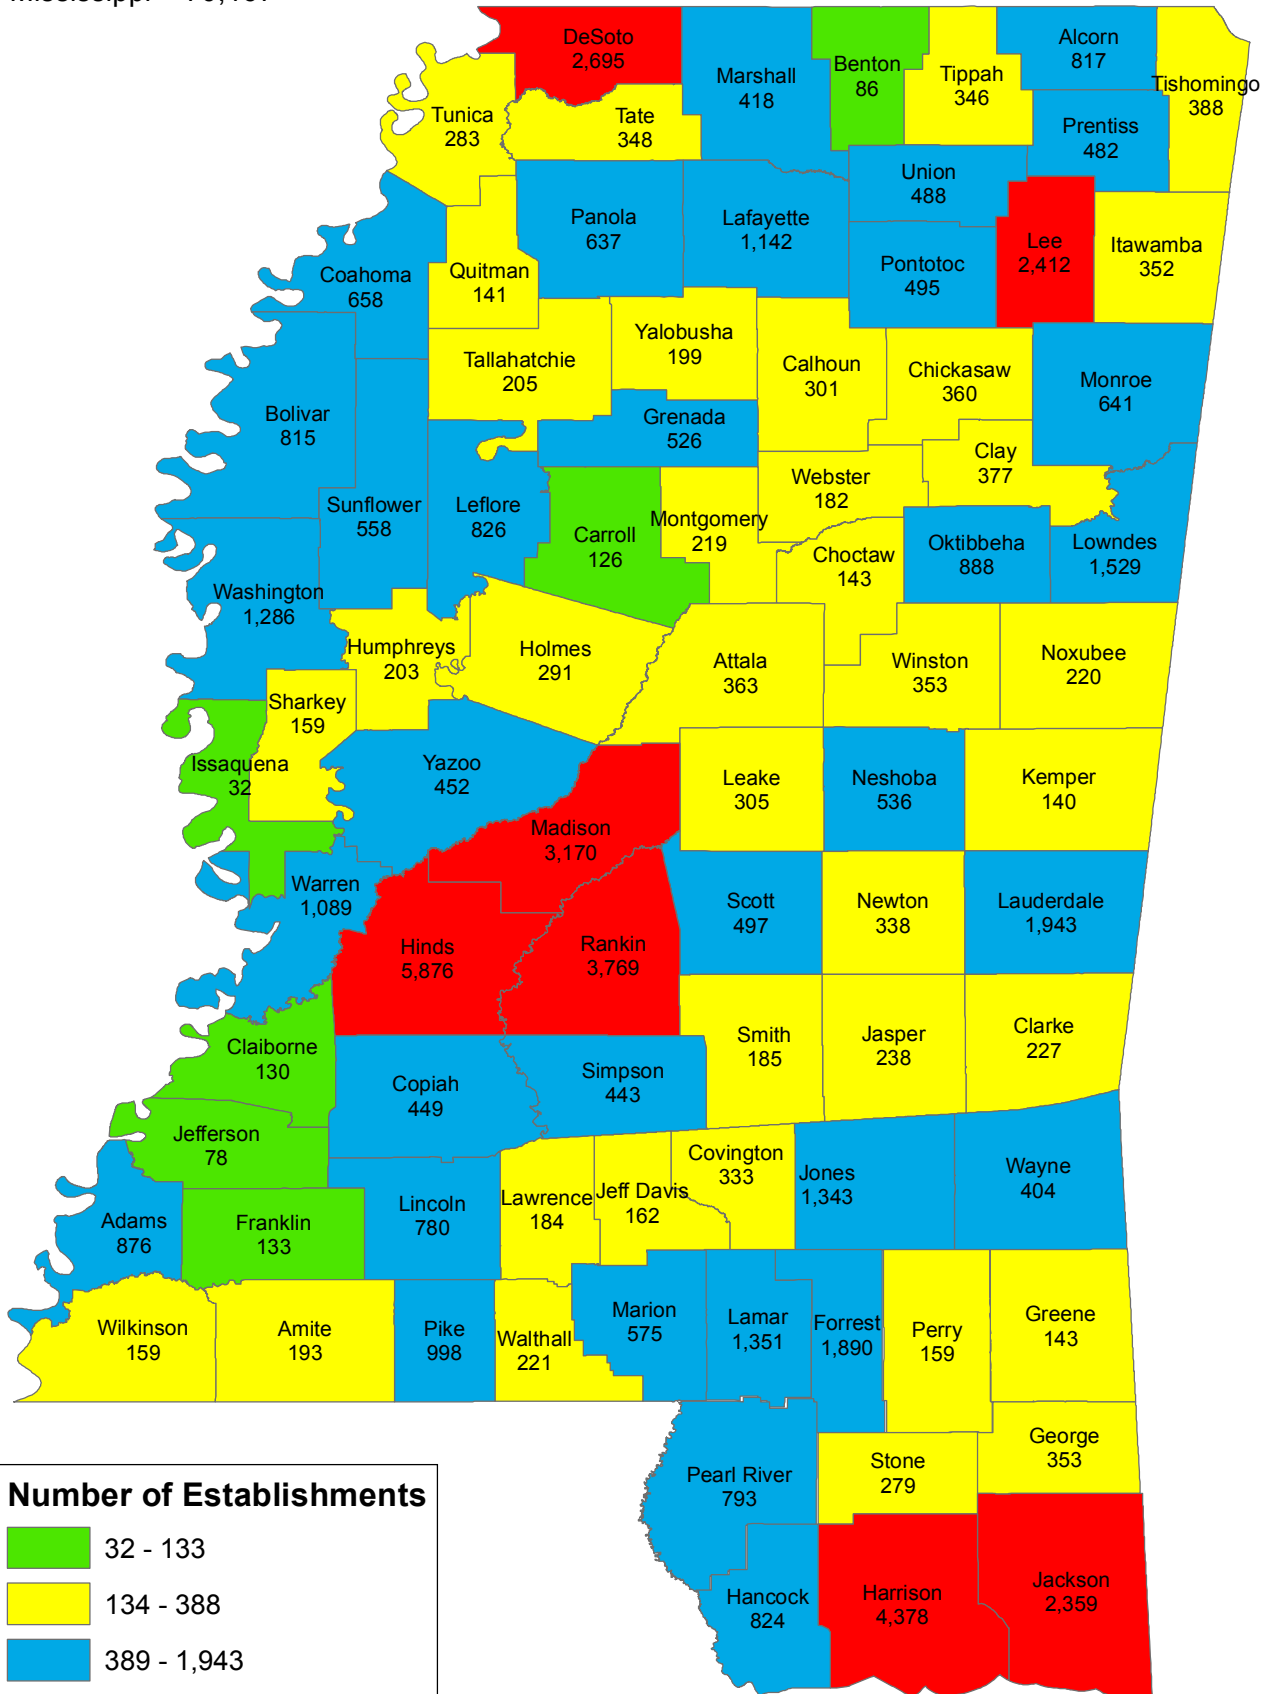

Number of Reporting Units 2014

Mississippi = 70,167

Source: MS Department of Employment Security
Covered Employment and Wages Annual Publication 2014