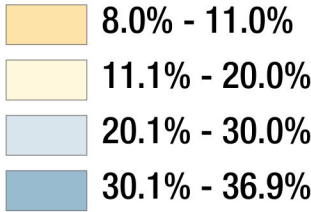

Percent Below Poverty by County 2022

Ages 18 - 64:
Mississippi = 17.8%
U.S. = 11.7%

Source: Census.gov, MDES LMI
Portions of this document include intellectual property of Esri and its licensors and are used under license. Copyright © 2024. Esri and its licensors. All rights reserved.