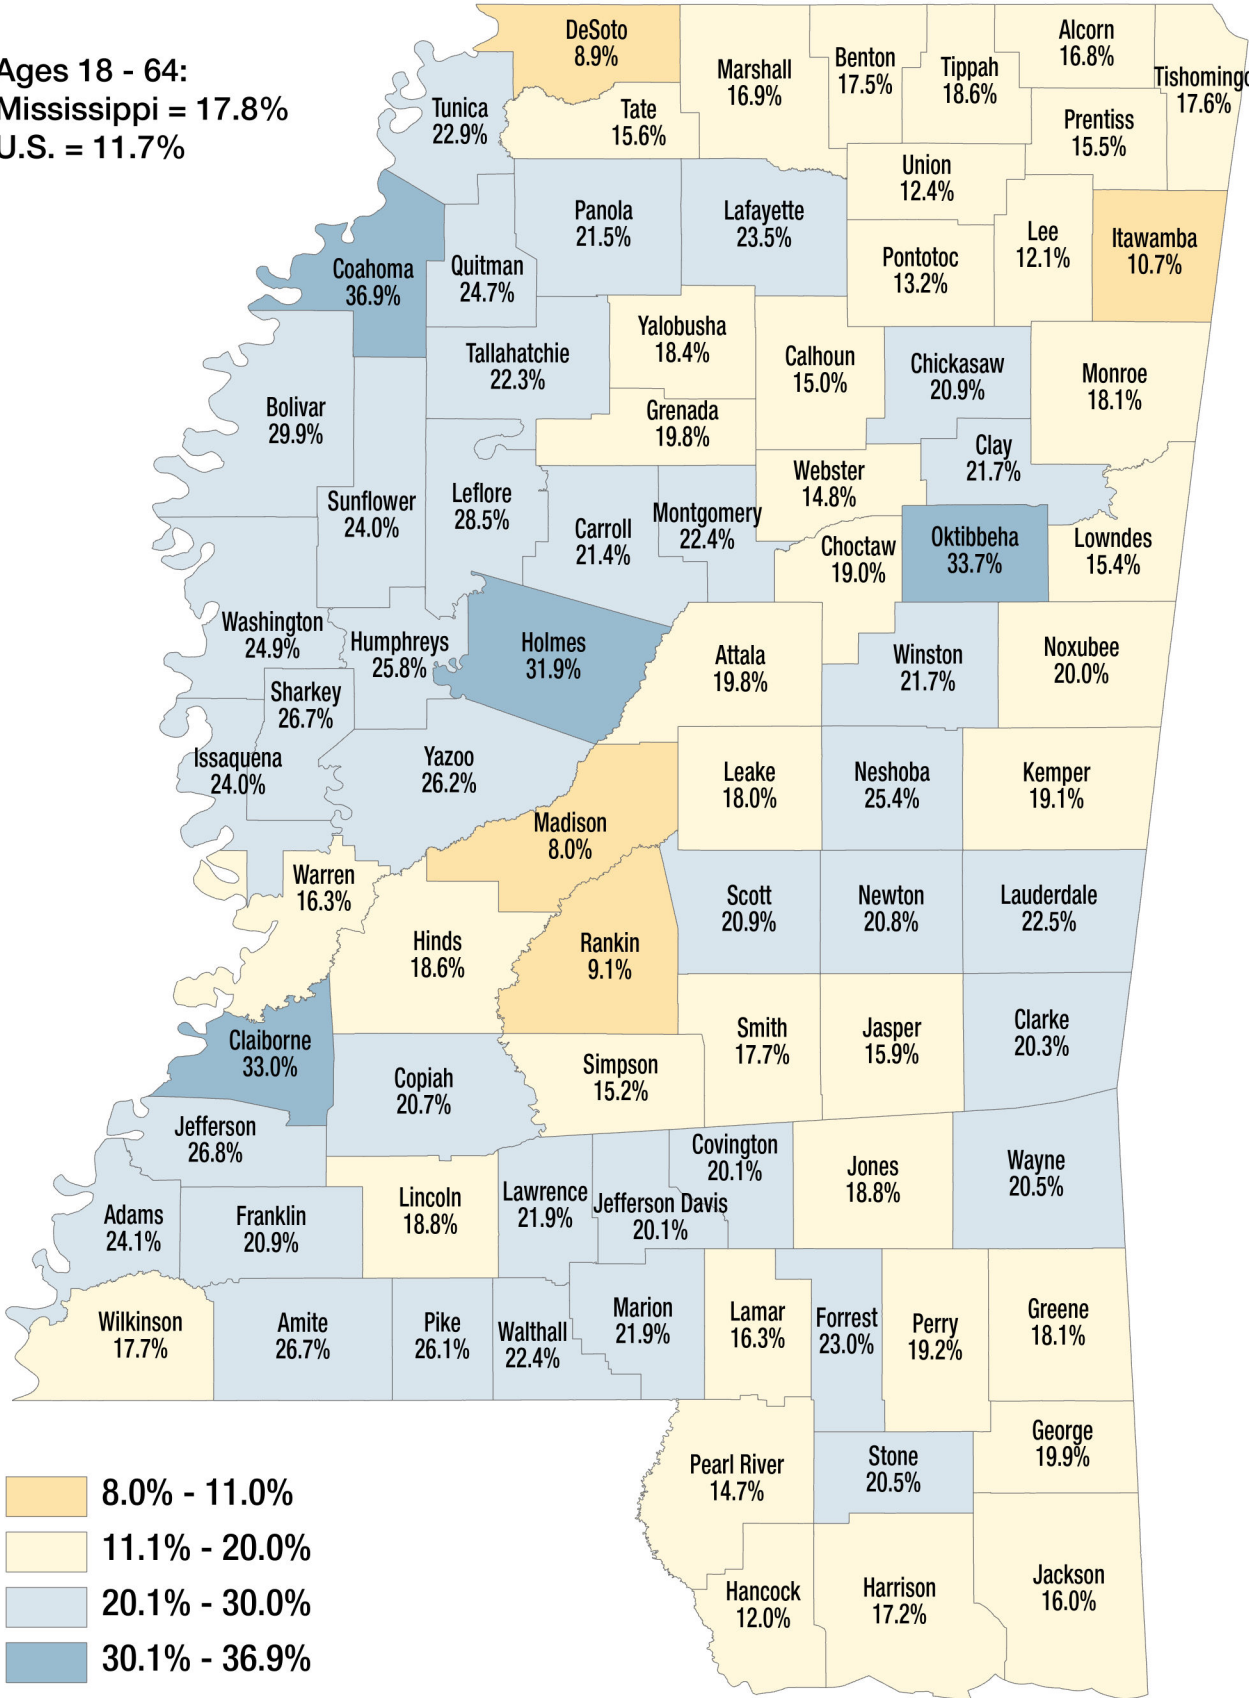

Percent Below Poverty by County 2022

Ages 18 - 64:
Mississippi = 17.8%
U.S. = 11.7%

Source: Census.gov, MDES LMI
Portions of this document include intellectual property of Esri and its licensors and are used under license. Copyright © 2024. Esri and its licensors. All rights reserved.