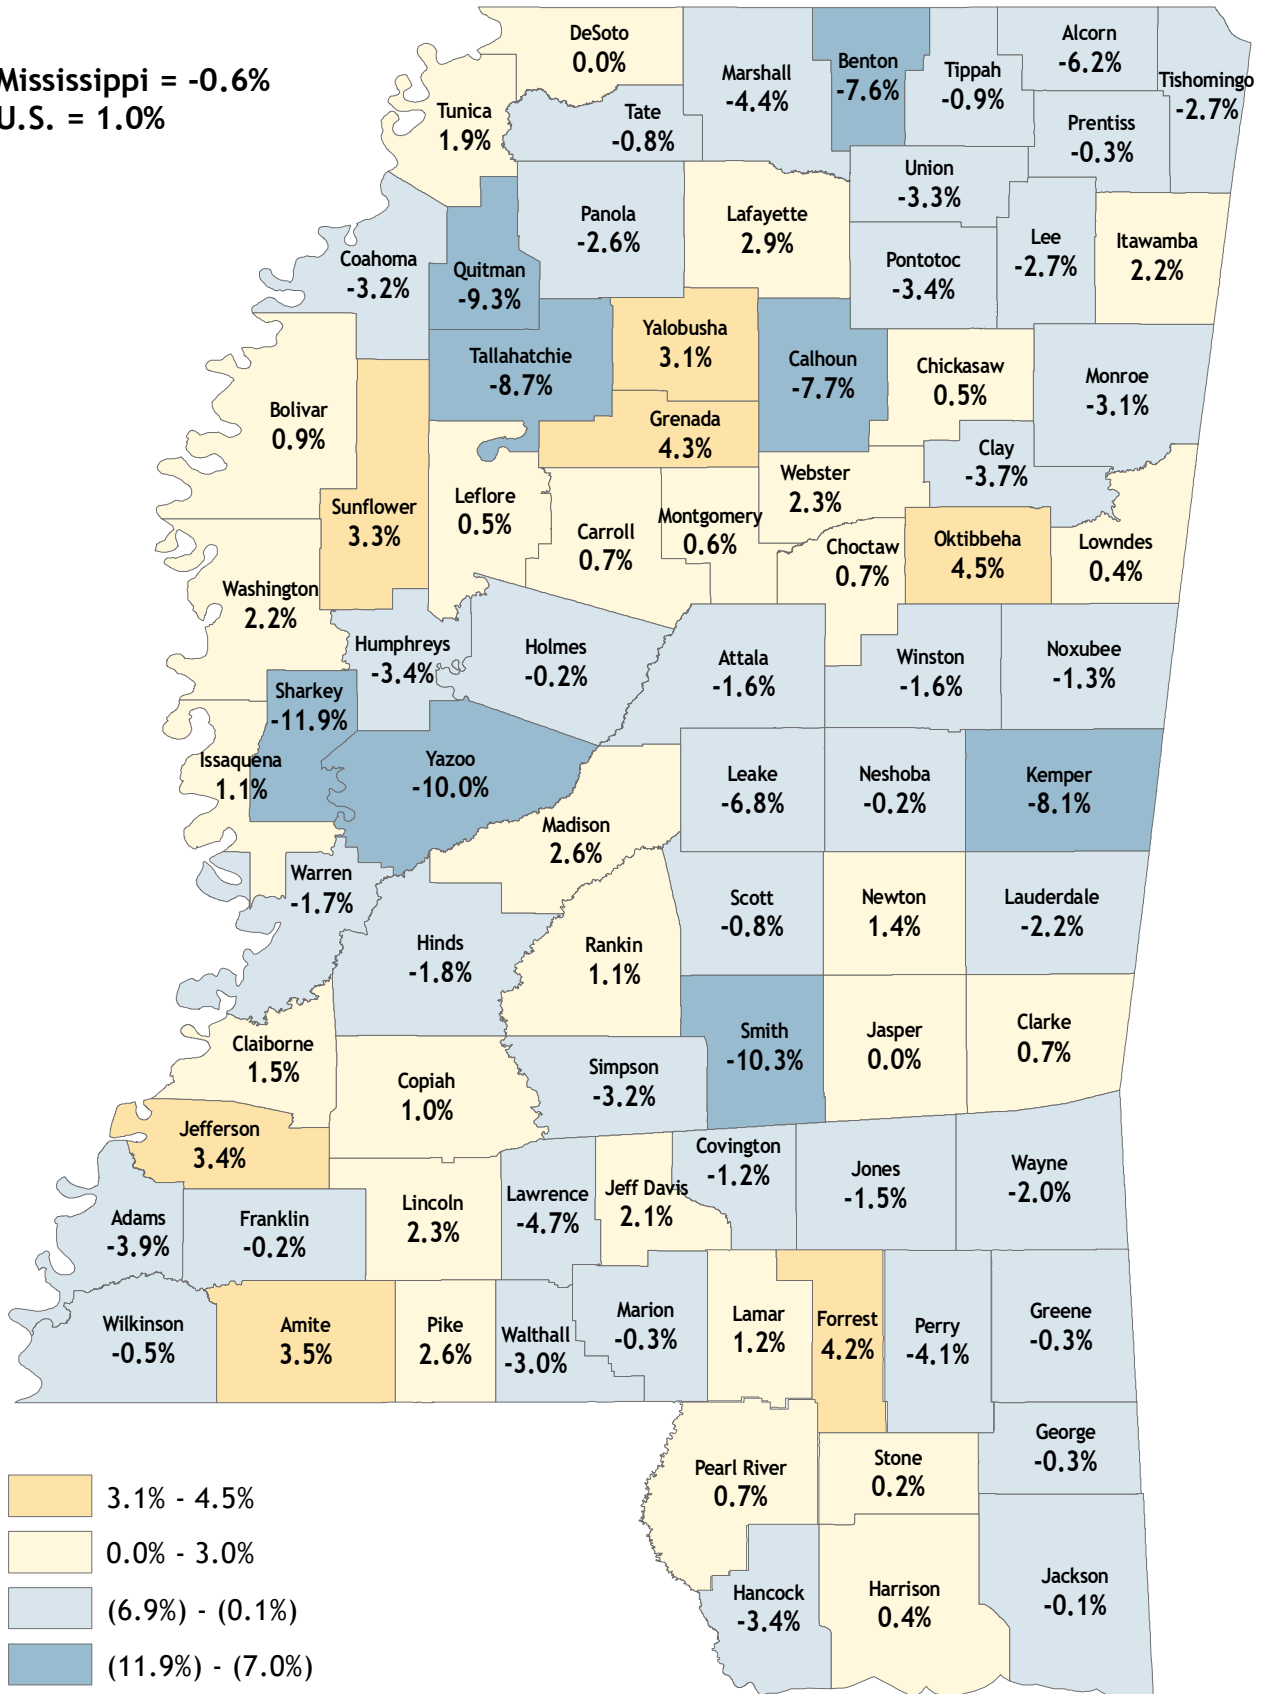

# Percent Population Change 2019 - 2020

Mississippi = -0.6%  
U.S. = 1.0%

Source: U.S. Census Bureau