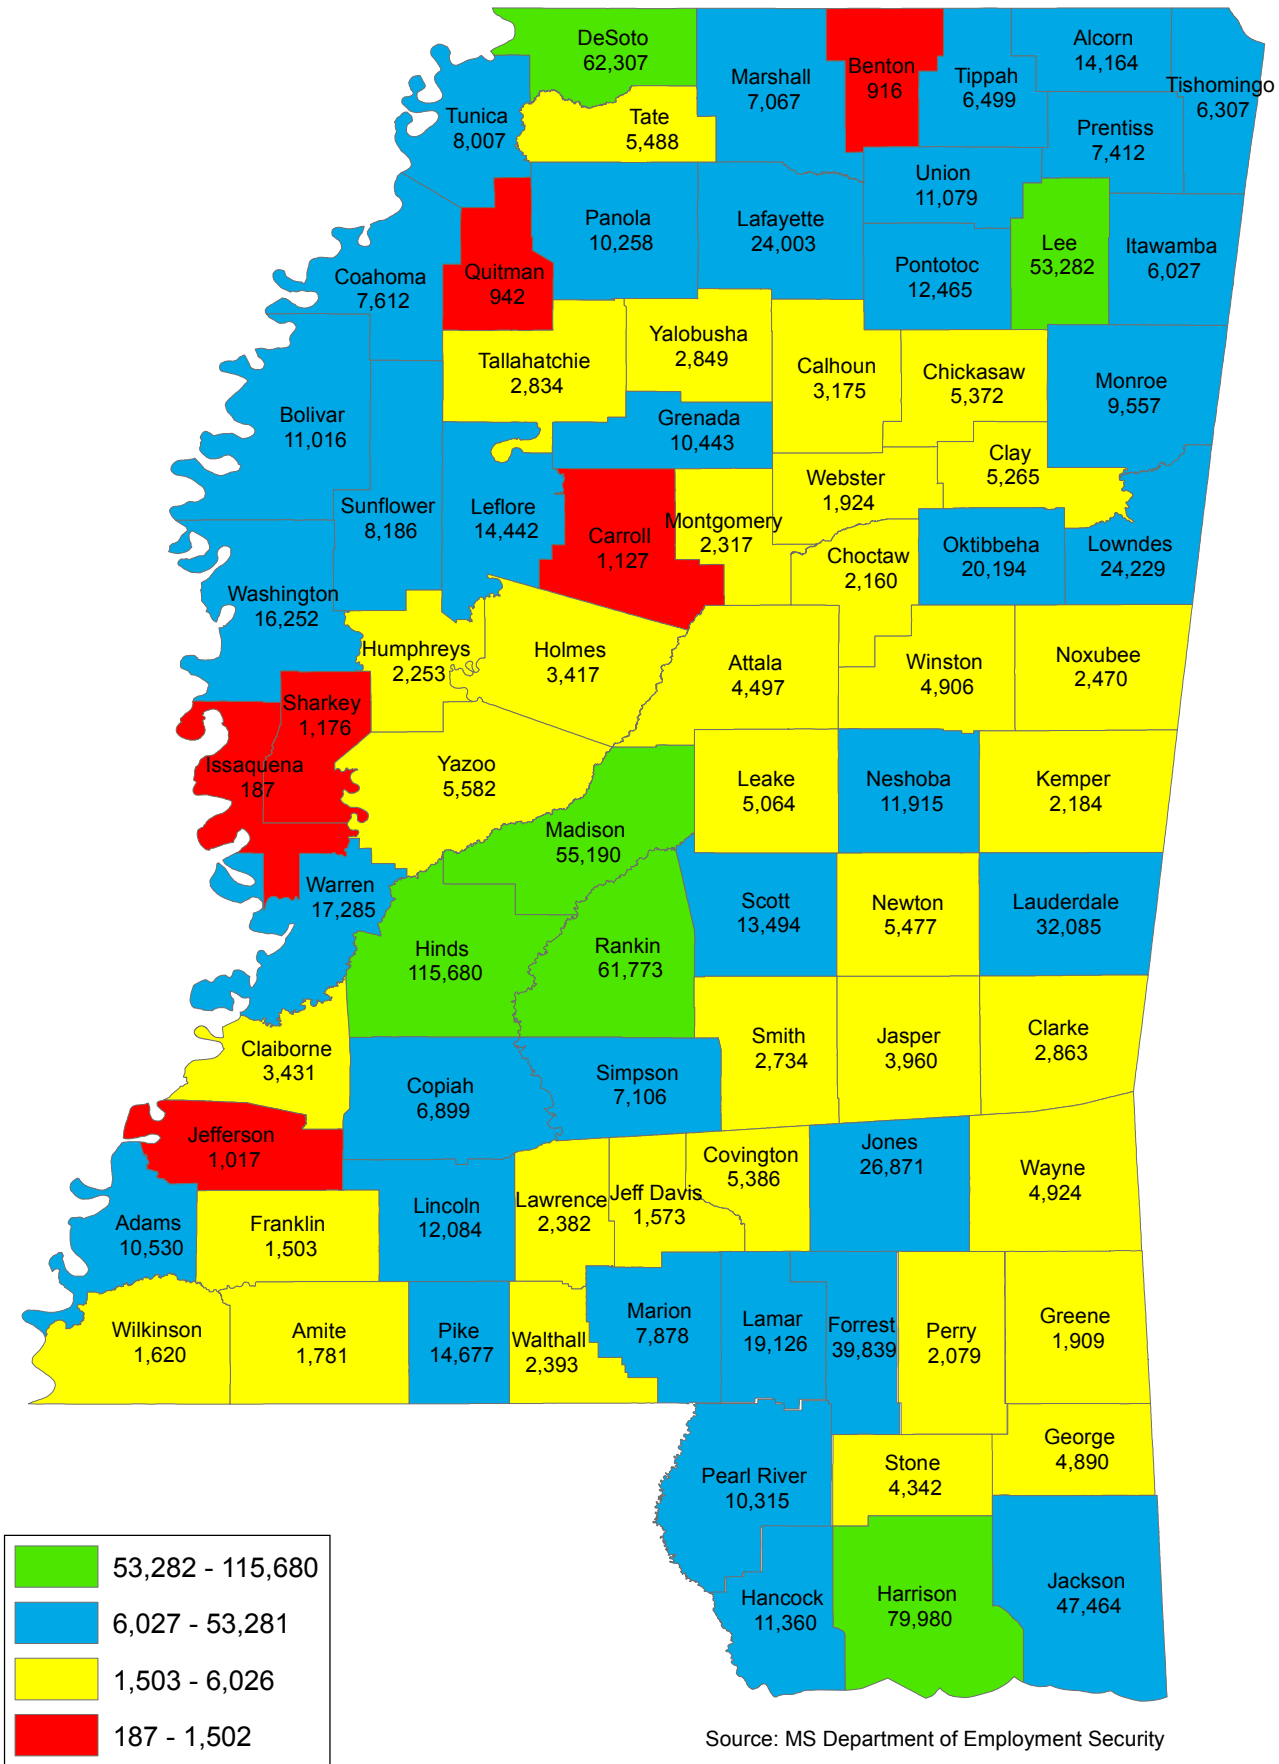

# Average Monthly Employment 2018

Mississippi = 1,105,635

Source: MS Department of Employment Security